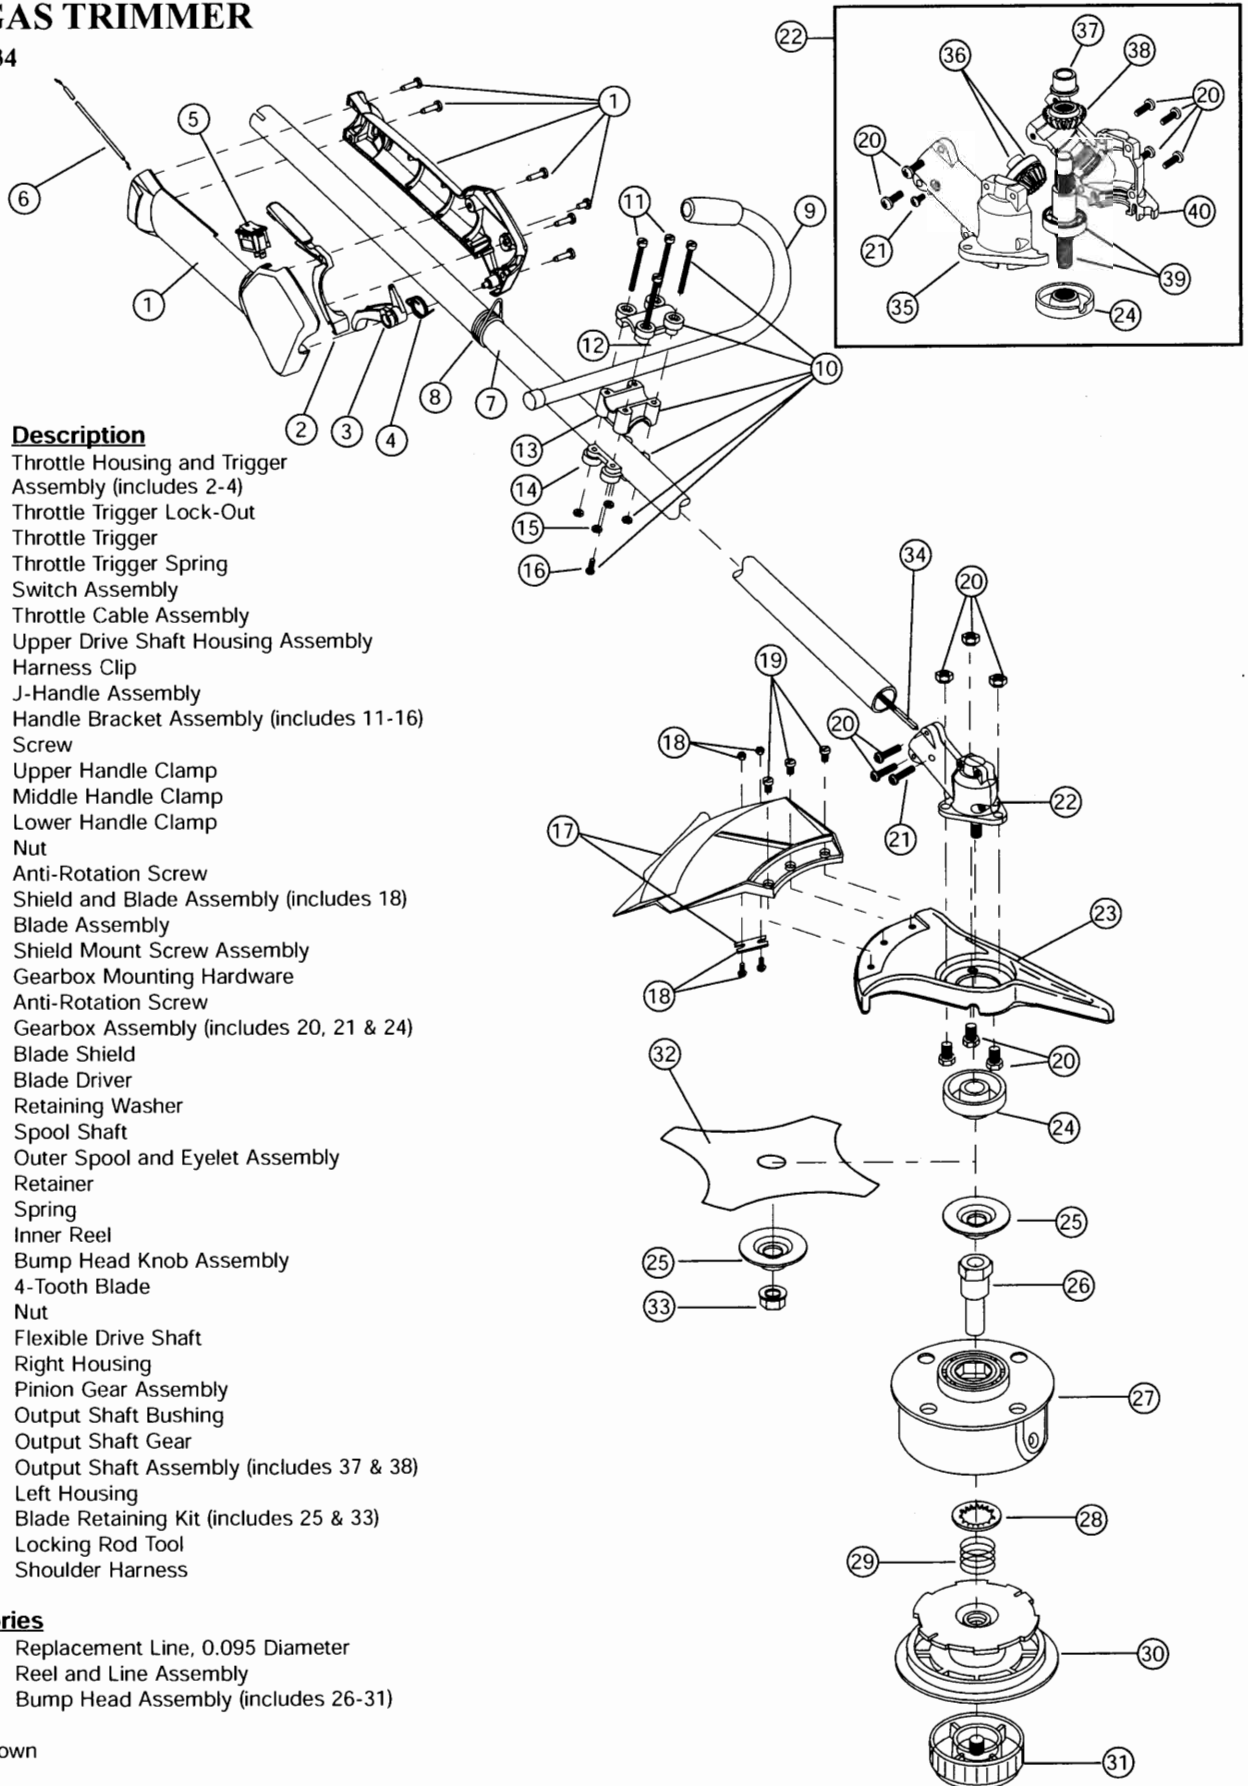

* Items Not Shown

BOOM AND TRIMMER PARTS - MODEL 780r

2-CYCLE GAS TRIMMER

PPN 41ED780G034

Item	Part No.	Description
1	791-182801	Throttle Housing and Trigger Assembly (includes 2-4)
2	791-182802	Throttle Trigger Lock-Out
3	791-182803	Throttle Trigger
4	791-182690	Throttle Trigger Spring
5	791-182405	Switch Assembly
6	753-04278	Throttle Cable Assembly
7	791-147486	Upper Drive Shaft Housing Assembly
8	791-610327	Harness Clip
9	791-181099	J-Handle Assembly
10	791-683295	Handle Bracket Assembly (includes 11-16)
11	791-181811	Screw
12	791-181812	Upper Handle Clamp
13	791-181813	Middle Handle Clamp
14	791-181814	Lower Handle Clamp
15	791-181815	Nut
16	791-145569	Anti-Rotation Screw
17	791-683299	Shield and Blade Assembly (includes 18)
18	791-682061	Blade Assembly
19	791-182200	Shield Mount Screw Assembly
20	791-182195	Gearbox Mounting Hardware
21	791-145569	Anti-Rotation Screw
22	791-182193	Gearbox Assembly (includes 20, 21 & 24)
23	791-147492	Blade Shield
24	791-182196	Blade Driver
25	791-147490	Retaining Washer
26	791-612483	Spool Shaft
27	791-683301	Outer Spool and Eyelet Assembly
28	791-612026	Retainer
29	791-610636	Spring
30	791-147495	Inner Reel
31	791-180814	Bump Head Knob Assembly
32	791-145873	4-Tooth Blade
33	791-181699	Nut
34	791-181817	Flexible Drive Shaft
35	791-182192	Right Housing
36	791-182194	Pinion Gear Assembly
37	791-182199	Output Shaft Bushing
38	791-182198	Output Shaft Gear
39	791-182197	Output Shaft Assembly (includes 37 & 38)
40	791-182191	Left Housing
*	791-180014	Blade Retaining Kit (includes 25 & 33)
*	791-613226	Locking Rod Tool
*	791-682075	Shoulder Harness