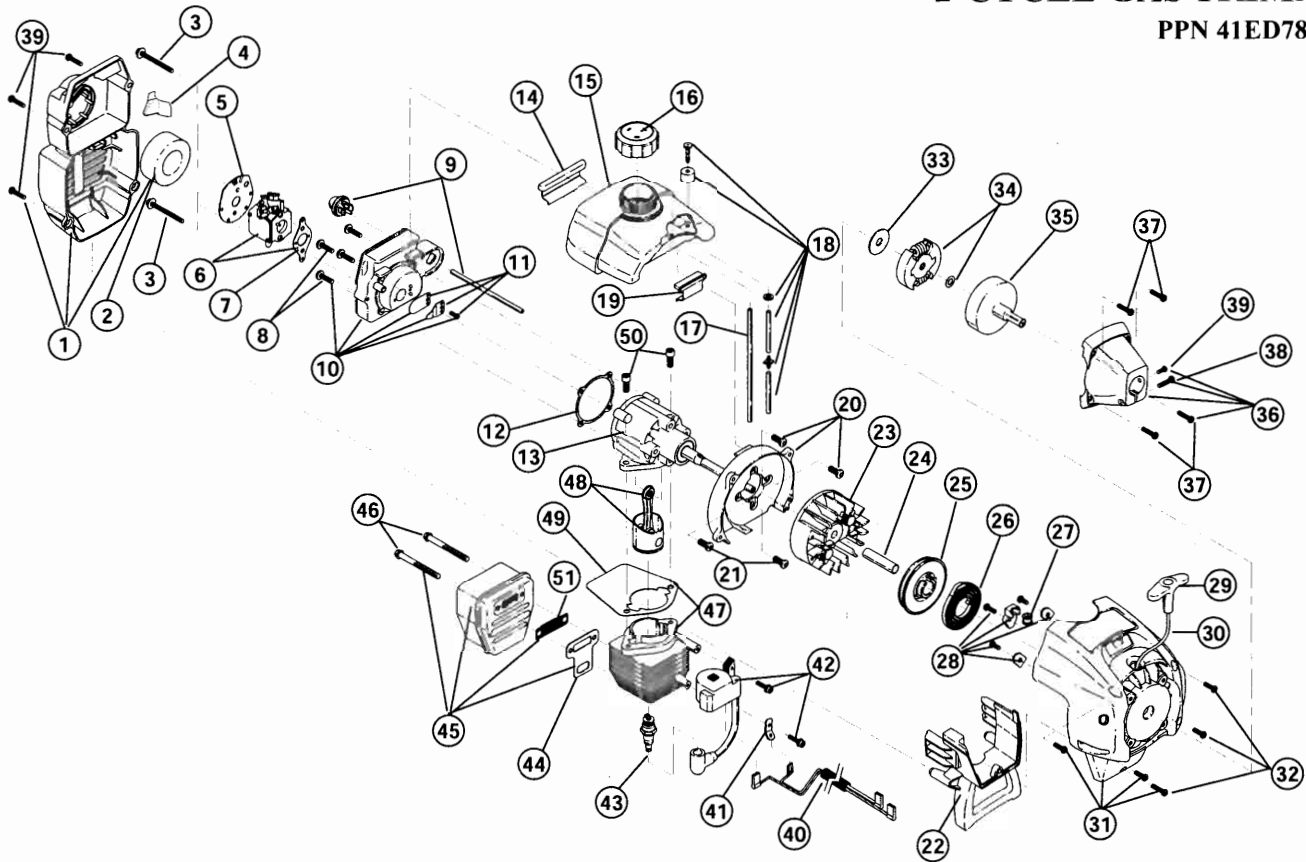

ENGINE PARTS - MODEL 780r

2-CYCLE GAS TRIMMER

PPN 41ED780G034

Item	Part No.	Description	Item	Part No.	Description
1	753-1192	Air Cleaner/Muffler Cover Assembly (includes 2 & 39)	30	791-613103	Rope
2	791-180350	Air Cleaner Filter	31	791-181797	Starter Housing Assembly (includes 25-32)
3	791-180351	Carburetor Mounting Screws	32	791-181862	Housing Screw
4	753-04227	Choke Extension	33	791-182368	Clutch Washer
5	753-1194	Choke Plate	34	791-182369	Clutch Rotor Assembly
6	753-04229	Carburetor Assembly (includes 7)	35	791-153592	Clutch Drum Assembly
7	791-610675	Carburetor Gasket	36	791-182797	Clutch Cover Assembly
8	791-181860	Carb Mount Screw	37	791-181345	Cover Screw
9	791-181558	Primer and Hose Assembly	38	791-182519	Clamping Screw
10	753-1196	Carb Mount Assembly (includes 8)	39	791-182519	Anti-Rotation Screw
11	791-684451	Reed Assembly	40	791-182798	Wire Leads and Sleeve
12	753-1208	Carburetor Mount Gasket	41	791-611063	Ground Tab
13	791-182791	Crank Case Service Assembly (includes 8)	42	753-1205	Module Assembly
14	791-612134	Rear Mounting Pad	43	791-610311	Spark Plug
15	753-04311	Fuel Tank Assembly (includes 16-18)	44	753-04159	Exhaust Gasket
16	791-182438	Fuel Cap Assembly	45	791-182066	Muffler Assembly (includes 44, 46 & 51)
17	791-181168	Fuel Return Line	46	791-147575	Muffler Mounting Bolt Assembly
18	791-682039	Fuel Line Assembly	47	791-181622	Cylinder Assembly (includes 49)
19	791-145308	Front Mounting Pad	48	753-1207	Piston and Rod Assembly
20	791-153520	Shroud Assembly	49	753-1197	Cylinder Gasket
21	791-181861	Shroud Screw	50	791-182723	Cylinder Bolt
22	791-182064	Shroud Extension and Stand	51	791-182747	Spark Arrestor Screen
23	791-181867	Flywheel Assembly	*	753-04134	Engine Gasket Kit
24	791-181065	Spacer	*	791-180090	O.E.M. Carburetor Repair Kit
25	753-04232	Recoil Pulley Assembly	*	791-180091	Gasket Diaphragm Repair Kit
26	791-613102	Recoil Spring	*	792-1209	Piston Ring
27	791-611061	Rope Guide	*	753-1210	Short Block Assembly (includes 8, 12, 13, 16, 21, 43-50)
28	791-181441	Pulley Retainer Assembly	*	791-181501	Starter Housing Screw Set
29	791-181079	Pull Handle	*	791-610309	Crankcase Seal
			*	791-181599	Clutch Springs (Qty. 2)

* Items Not Shown